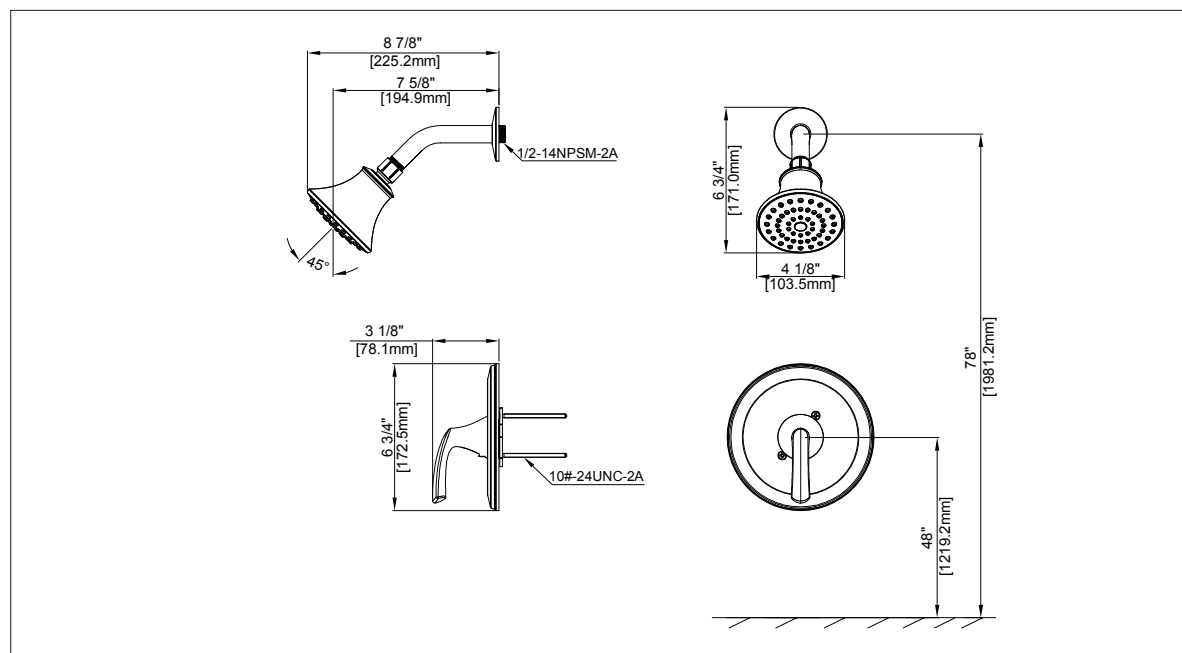

☐ **P4A-720CJP**

☐ **P4A-720BNJP**

☐ **P4A-720ORBJP**

☐ **P4A-720MBJP**

Single Handle Shower Only Trim Kit

No.	Name	Part No.
1	Shower head / Cabezal de la ducha	RP38335*
2	Shower arm / Brazo de la ducha	RP38019*
3	Shower flange / Brida de la ducha	RP38046*
4	Sleeve / Funda	RP80624*
5	Escutcheon / Placa protectora	RP80610*
6	Escutcheon screw / Tornillo de la placa protectora	RP50197*
7	Handle / Llave	RP13541*
8	Index / Índice	RP10073
9	Hex Allen Wrench / Hex Llave Allen	RP70221

* Specify Finish
* Especificue el Acabado

Product Spec Sheet