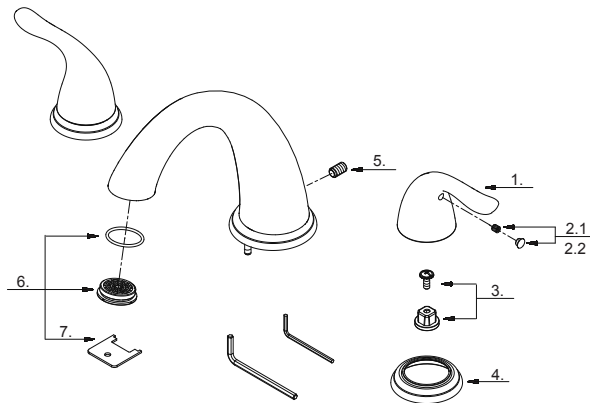

### **FEATURES & BENEFITS**

- Metal Lever Handles
- 8"- 15" Installation

P4B-900CJP  
Trim Kit For Roman Tub  
Chrome Finish

P4B-900BNJP  
Trim Kit For Roman Tub  
Brushed Nickel Finish

P4B-900ORBJP  
Trim Kit For Roman Tub  
Oil Rubbed Bronze Finish

# Two Handle Roman Tub Trim Kit

No.	Name	Part No.
1	Metal Handle	A069108
2.1	Index Button-Cold	A603595C
2.2	Index Button-Hot	A603595H
3	Handle Adaptor	A66D880
4	Handle Trim Ring	A215497
5	Screw (5/16" -18 UNC-2B * 3/8" L)	A065027
6	Flow Straightener	A603044
7	Flow Straightener Wrench	A031214NI