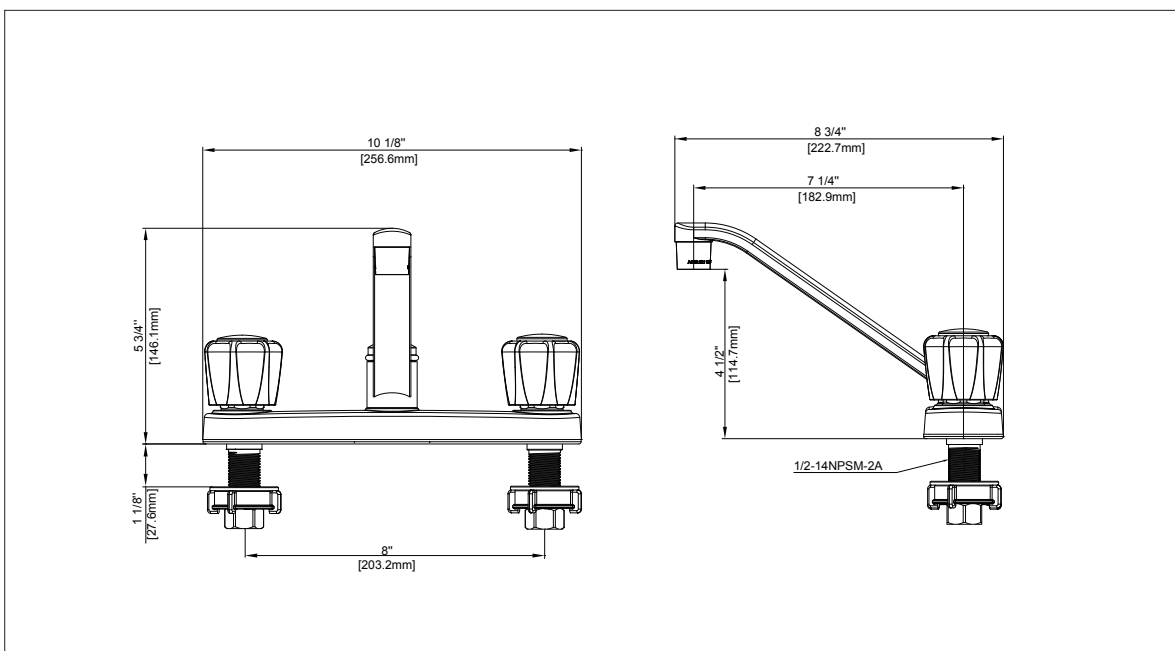

Two - Handle Kitchen Faucet

No.	Name	Part No.
1	Index H / Índice H	RP10028
2	Index C / Índice C	RP10029
3	Screw / Tornillo	RP50013
4	Handle / Llave	RP13305
5	Bonnet / Bonete	RP70678
6	Washer / Arandela	RP64124
7	Cartridge / Cartucho	RP22010
8	Seat & Spring / Base y resorte	RP22008
9	Gasket / Junta	RP70330
10	Aerator / Aireado	RP30067*
11	Easy install nut / Tuerca fácil de instalar	RP56095
12	Coupling nut / Tuerca de acoplamiento	RP56002

* Specify Finish
* Especifique el Acabado

Product Spec Sheet